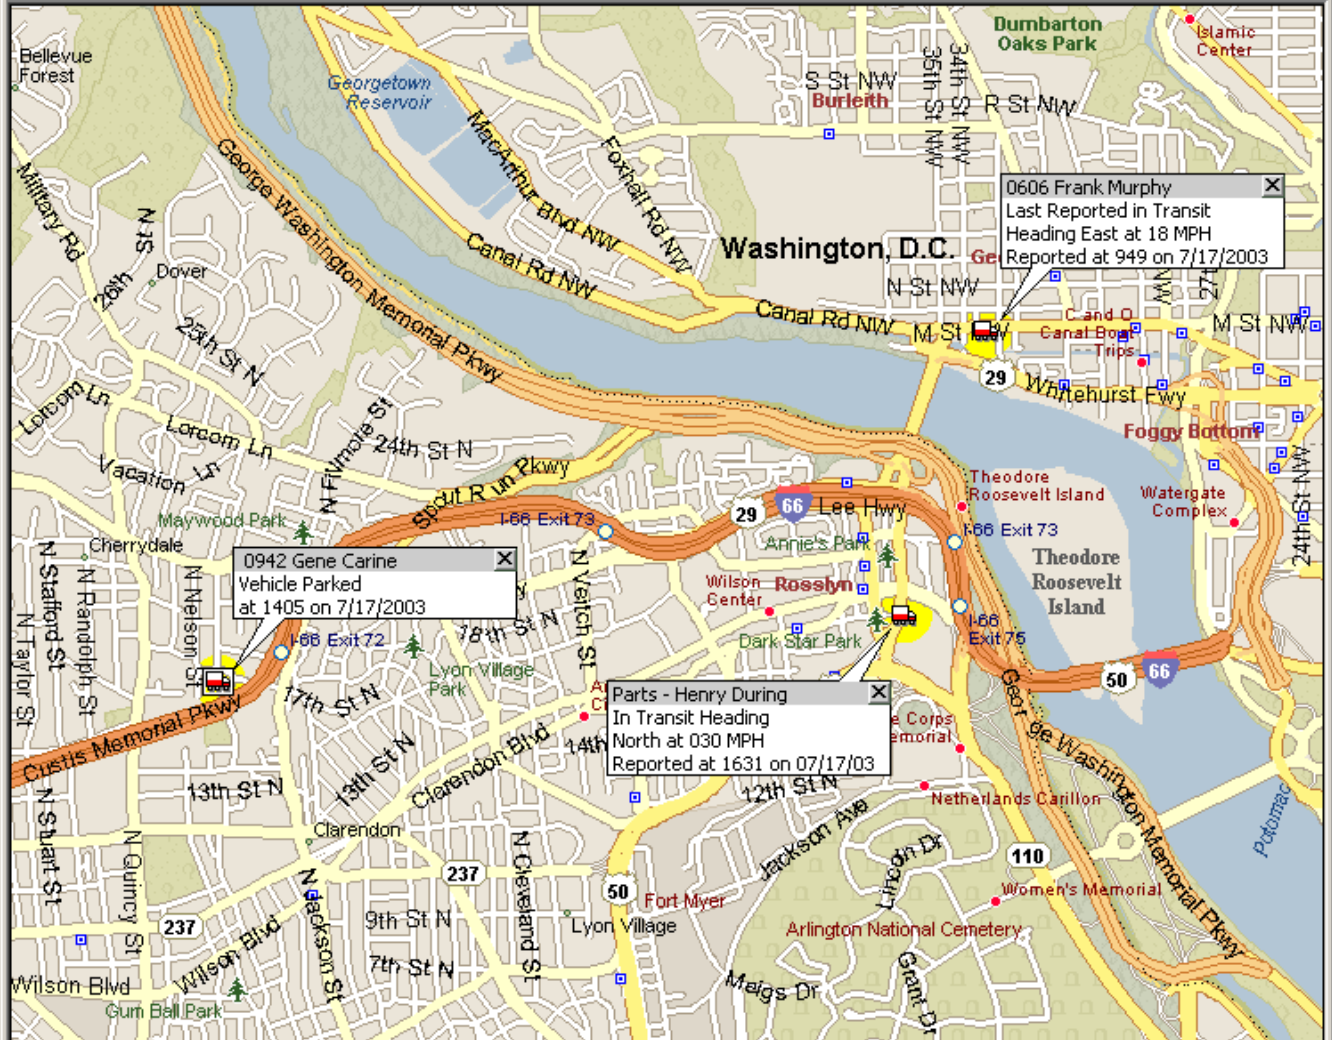

Locations

Vehicles

Reports

Help

Live Map

Vehicle Information

- Name
- All Info
- None

Show

Quit

File Edit View Data Route Tools Help

Type place or address Find

United States Virginia Arlington Rosslyn

0 mi 0.2 0.4 0.6 0.8

Select Group to View

Everyone

- 1796 Gerardo Dudamel
- 1797 Mark Mazotta
- 1967 Rick Burke
- 2004 Jim Fuller
- 2005 Rick Peterson
- 2006 Kevin Levere
- 2007 John Rinker
- 2197 Charles Barcus
- 2198 Dave Korompay
- 2209 Dwayne Hardbower
- 2210 Danny Jones
- 2501 Paul Hubbard
- 2985 Shawn Franklin
- 3230 Service Spare
- 4183 Chuck Hanson
- 4317 John Fitzgerald
- 4487 Joe Mummert
- 4650 Tom Chichester
- 5474 Carter, Norman
- 5481 Sonny Collier
- 5482 Jeff Vandever
- 5545 Loga, Malad

- Locations
- Vehicles
- Reports
- Help
- Live Map

Vehicle Information

Name

All Info

None

Show

Quit

File Edit View Data Route Tools Help

Type place or address Find

Road Map

North America United States Virginia Alexandria 0 yds 500

Draw [Drawing Tools]